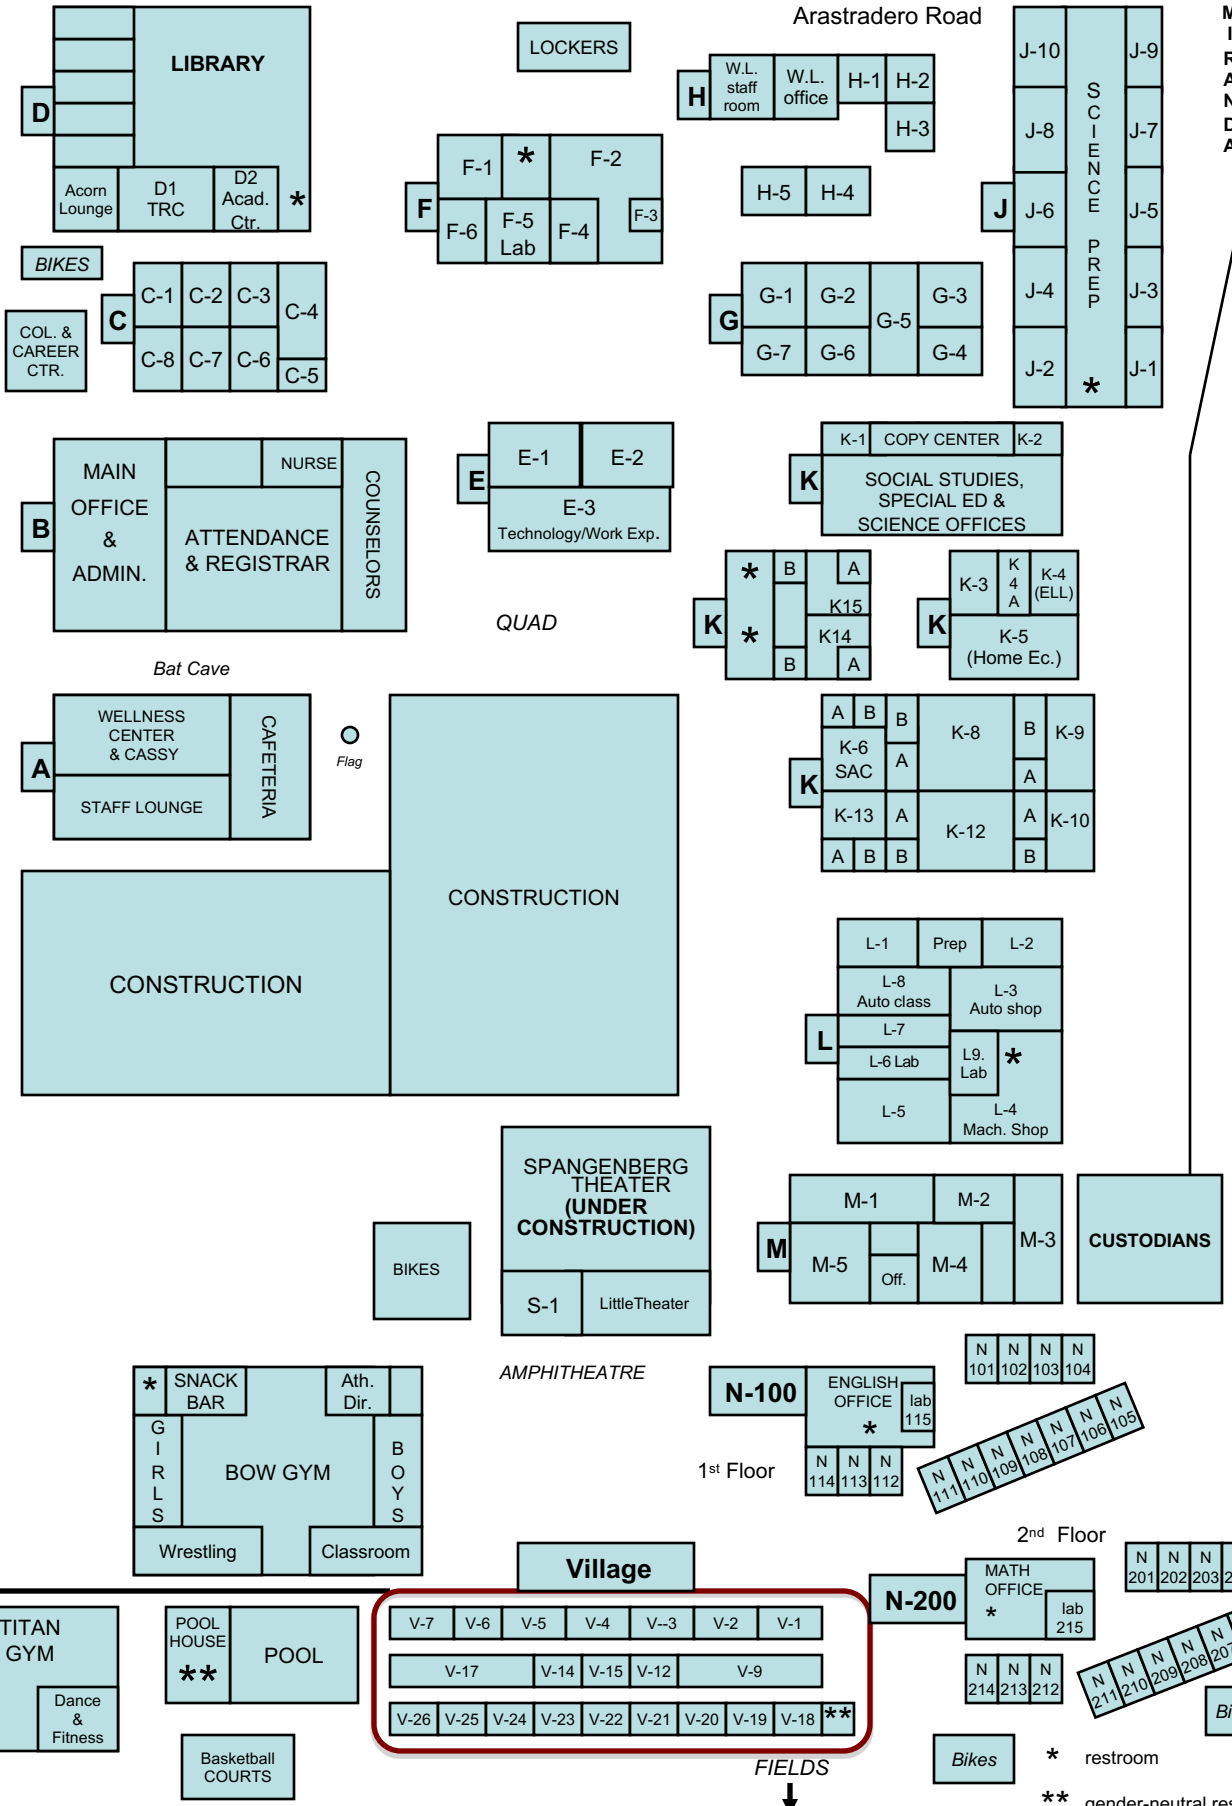

GUNN HIGH SCHOOL

FOOTHILL BLVD

MIRANDA

GUNN ENTRANCE

Visitor Parking

Staff Parking

Student Parking

Student Parking

TENNIS

* restroom
** gender-neutral restroom